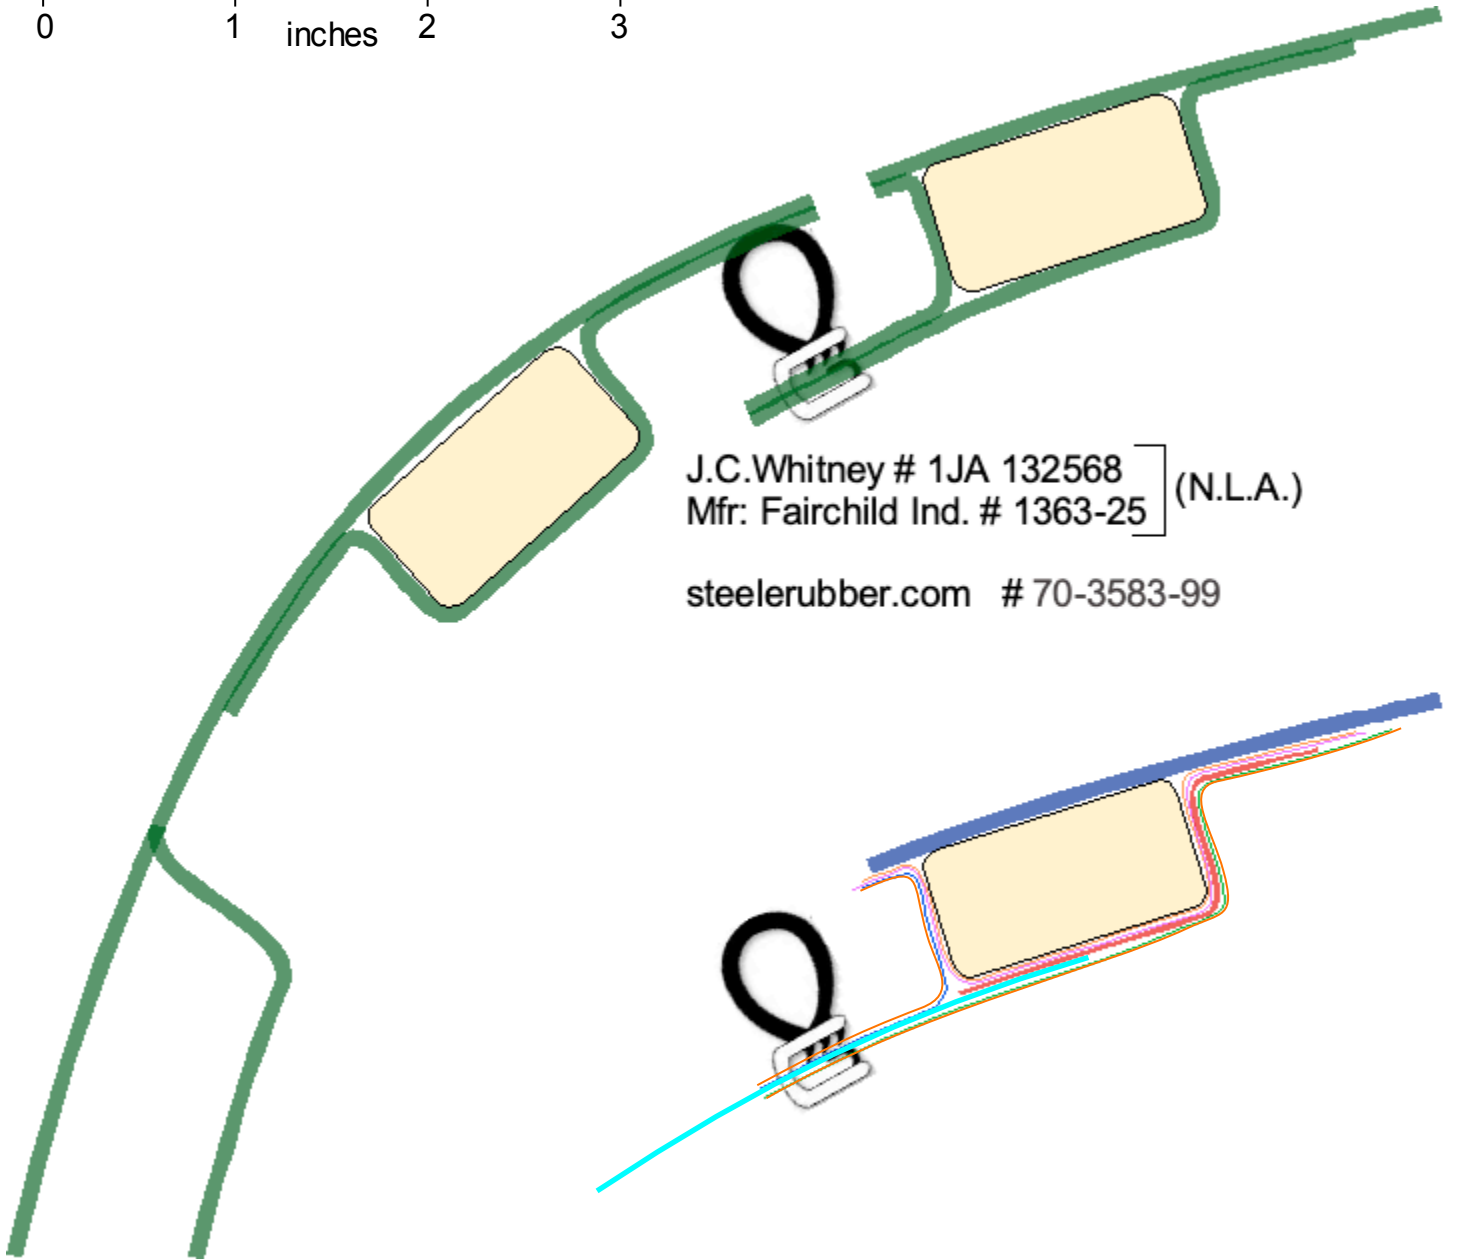

# RABUGGI

Push-on Bulb Weatherstrip (need ~32 ft.)

07-15-12 R.A.B.

rev. 03-05-21 R.A.B.

scale: full

J.C. Whitney # 1JA 132568  
Mfr: Fairchild Ind. # 1363-25 (N.L.A.)

steelerubber.com # 70-3583-99