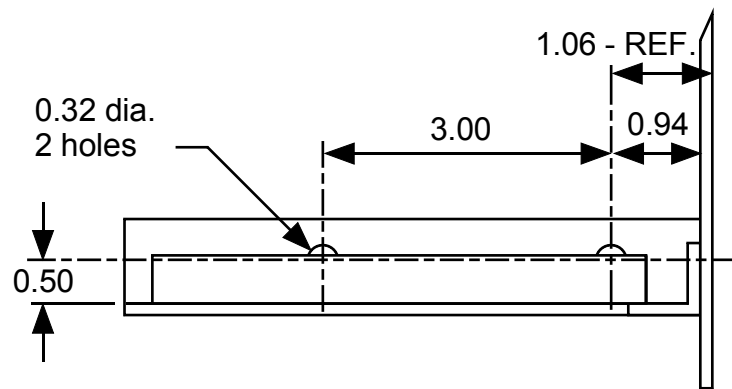

LEFT

RABUGGI
 Brace - Wilwood pedals to firewall
 scale: 1/2
 Sept. 28, 2009 R.A.B.
 Rev. 09-30-09 R.A.B

RIGHT

RABUGGI
 Brace - Wilwood pedals to firewall
 scale: 1/2
 Sept. 28, 2009 R.A.B.
 Rev. 09-30-09 R.A.B