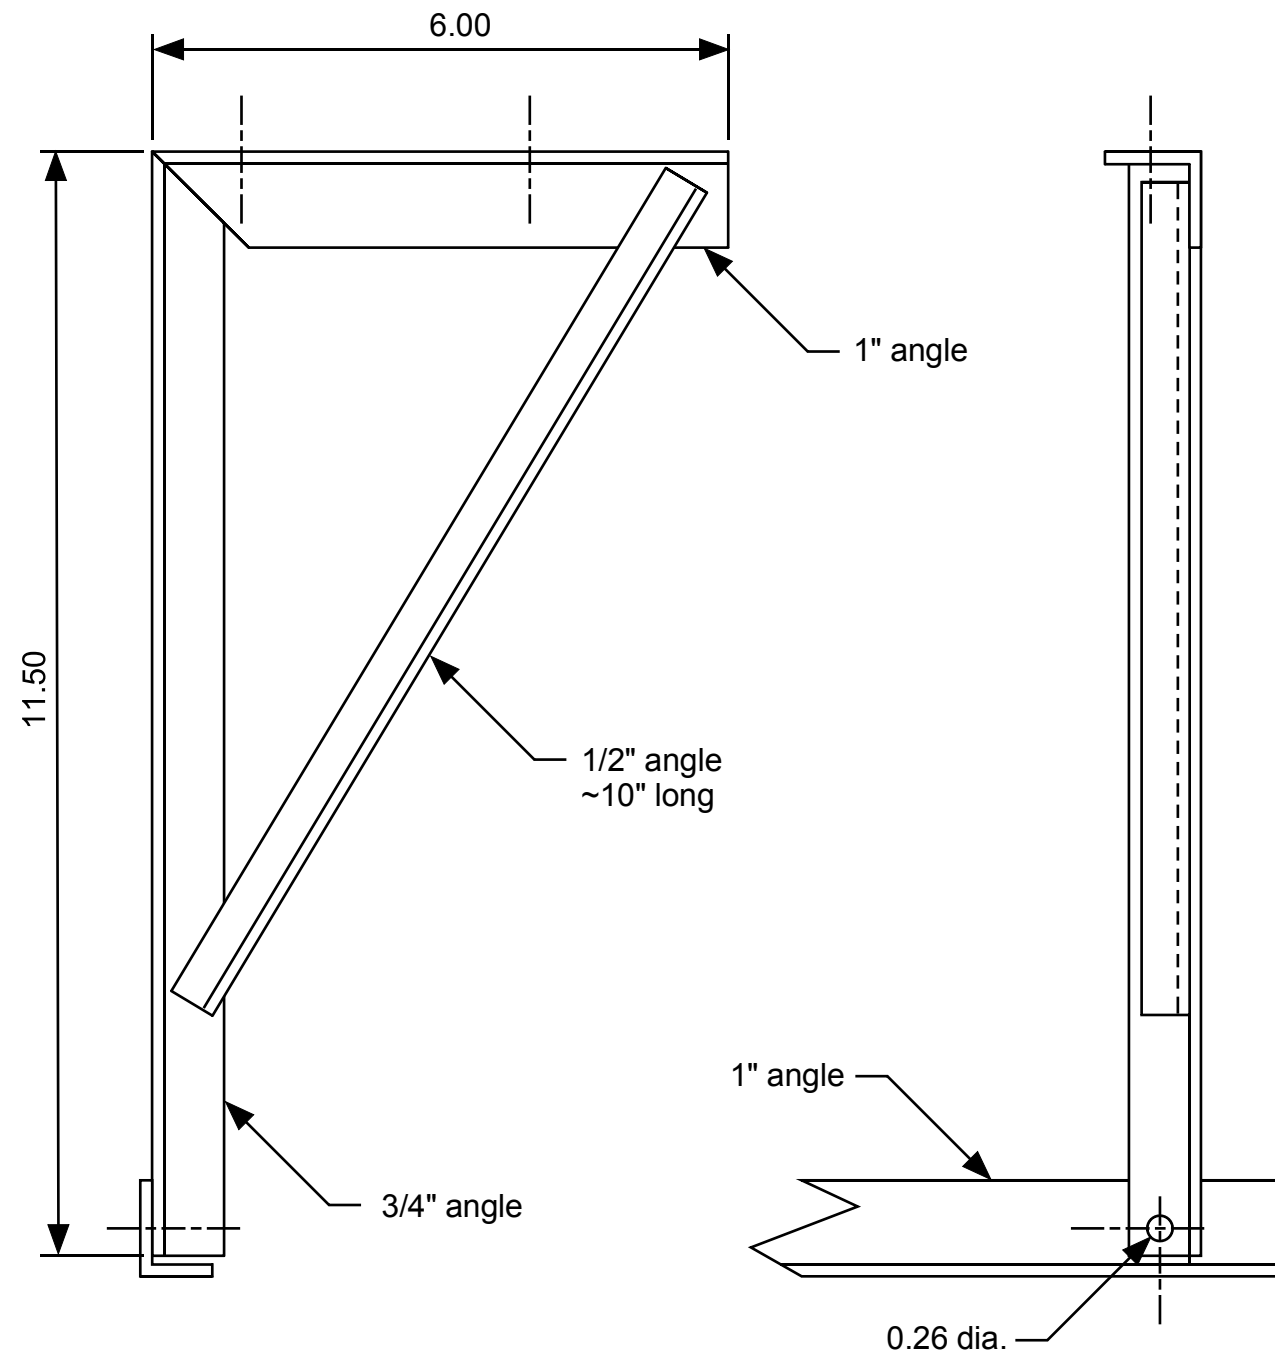

LEFT

RABUGGI
 Brace - Wilwood pedals to firewall
 scale: 1/2
 Sept. 28, 2009 R.A.B.
 Rev. 09-30-09 R.A.B

RIGHT

RABUGGI
 Brace - Wilwood pedals to firewall
 scale: 1/2
 Sept. 28, 2009 R.A.B.
 Rev. 09-30-09 R.A.B