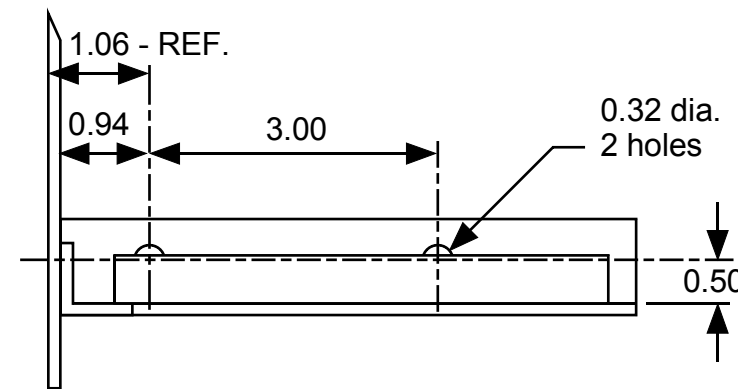

LEFT

RABUGGI
 Brace - Wilwood pedals to firewall
 scale: 1/2
 Sept. 28, 2009 R.A.B.
 Rev. 09-30-09 R.A.B

RIGHT

RABUGGI
 Brace - Wilwood pedals to firewall
 scale: 1/2
 Sept. 28, 2009 R.A.B.
 Rev. 09-30-09 R.A.B