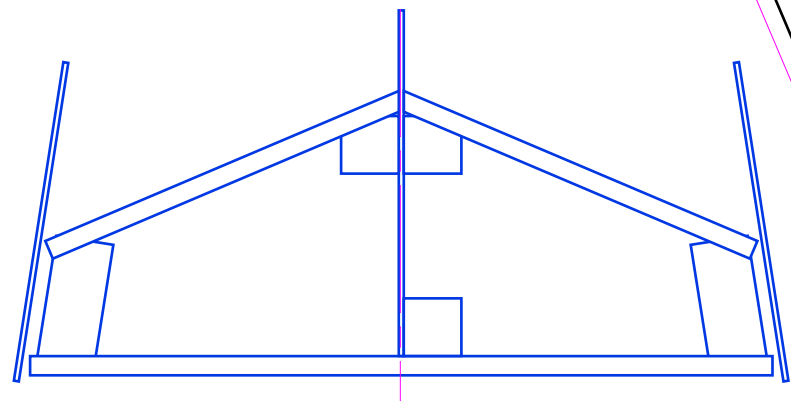

RABUGGI
Radiator Shell
 02-12-07 R.A.B.
 Rev. 12-20-10 R.A.B.

scale: 1 / 5

(truncate bottom for S10 frame lateral)

(bevel corner to clear S10 eng. mount)