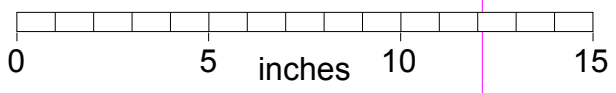

RABUGGI
Radiator Shell
 02-12-07 R.A.B.
 Rev. 12-20-10 R.A.B.

scale: 1 / 5

(truncate bottom for S10 frame lateral)

(bevel corner to clear S10 eng. mount)