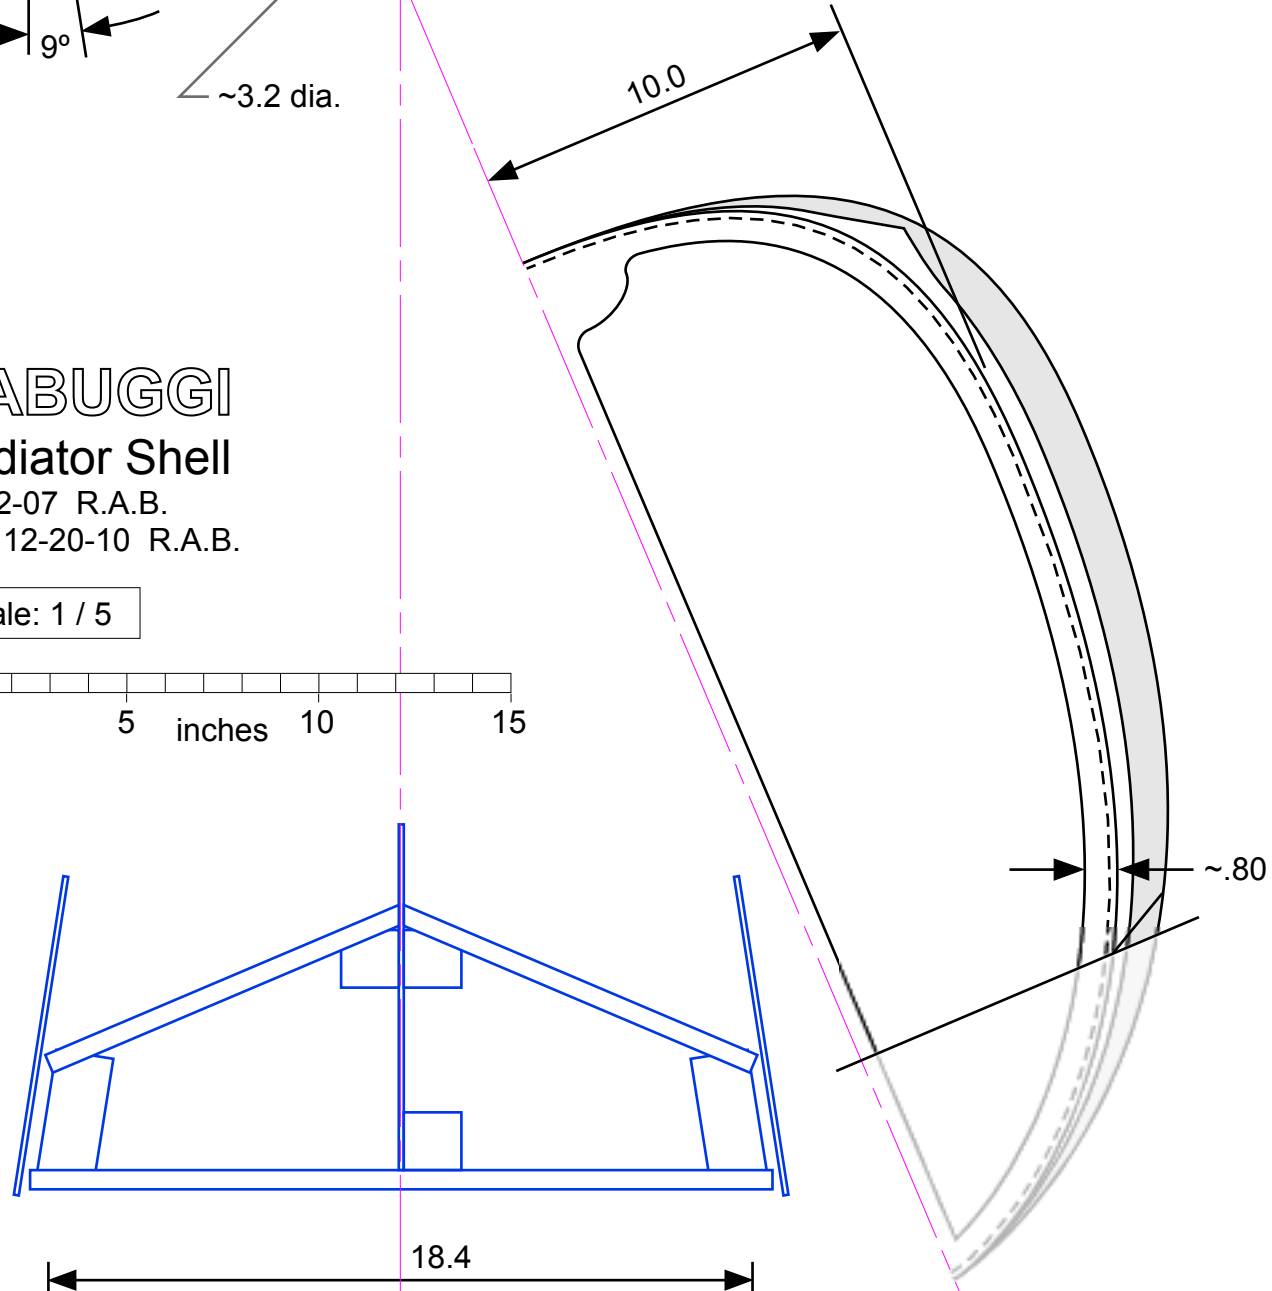

RABUGGI
Radiator Shell
 02-12-07 R.A.B.
 Rev. 12-20-10 R.A.B.

scale: 1 / 5

(truncate bottom for S10 frame lateral)

(bevel corner to clear S10 eng. mount)