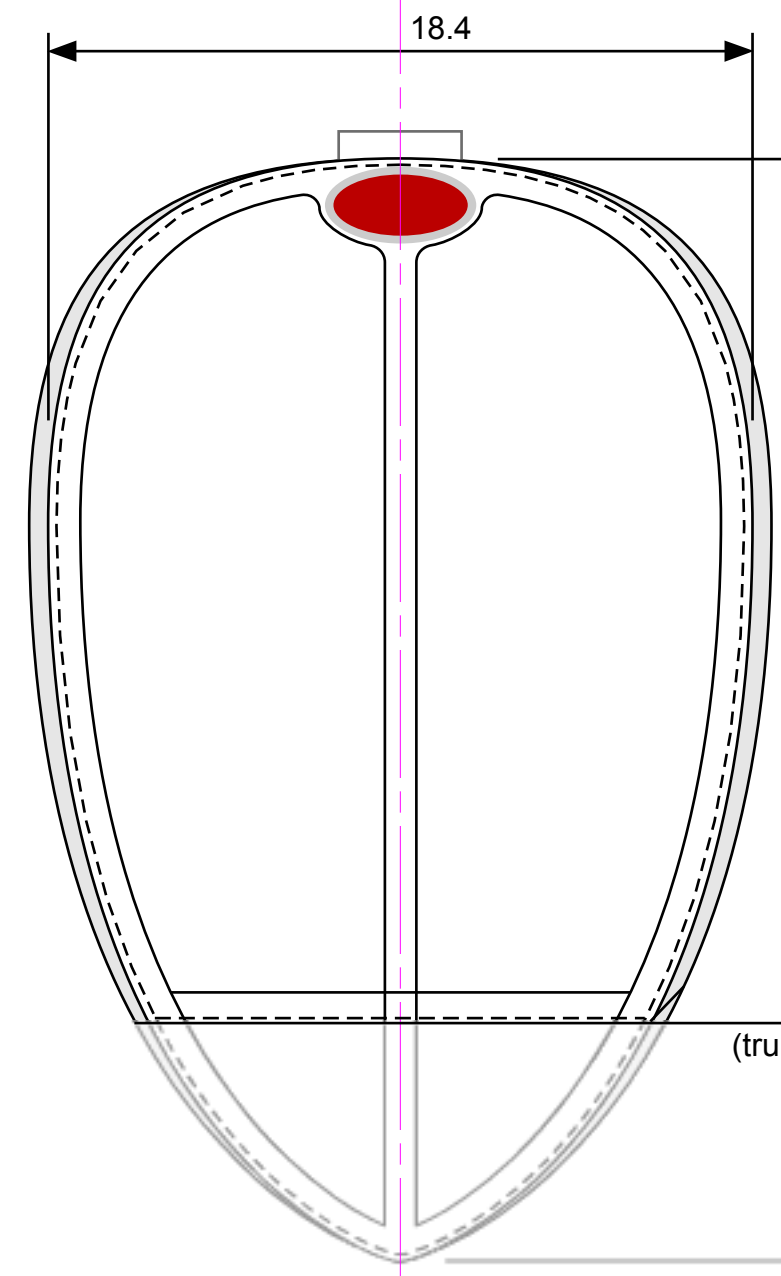

RABUGGI
Radiator Shell
 02-12-07 R.A.B.
 Rev. 12-20-10 R.A.B.

scale: 1 / 5

(truncate bottom for S10 frame lateral)

(bevel corner to clear S10 eng. mount)