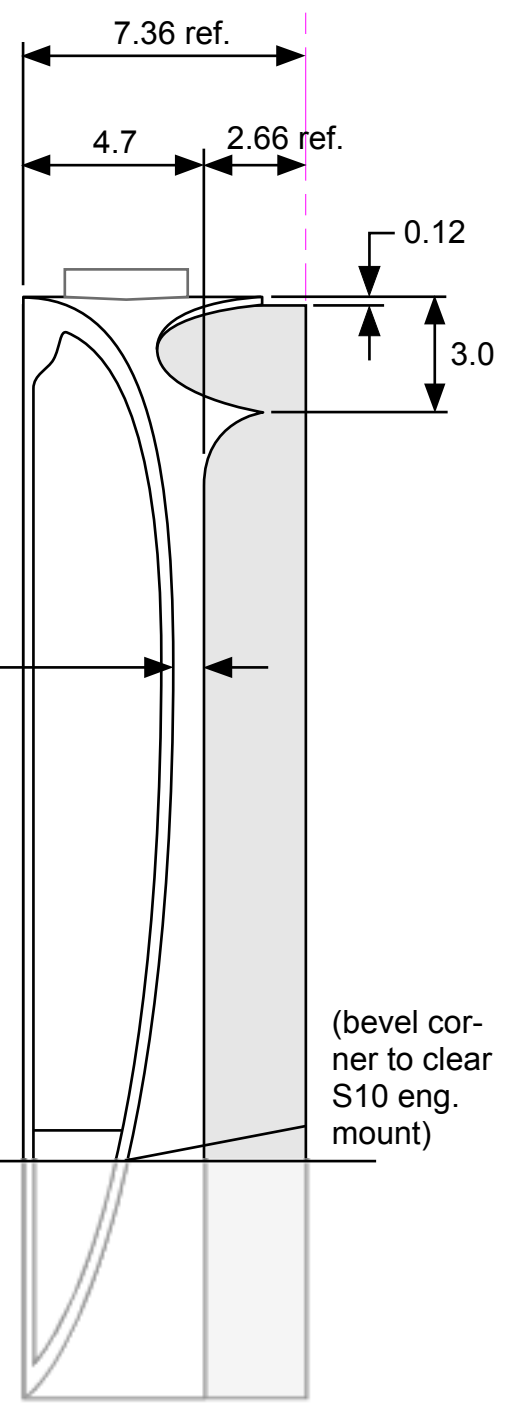

RABUGGI
Radiator Shell
 02-12-07 R.A.B.
 Rev. 12-20-10 R.A.B.

scale: 1 / 5

(truncate bottom for S10 frame lateral)

(bevel corner to clear S10 eng. mount)