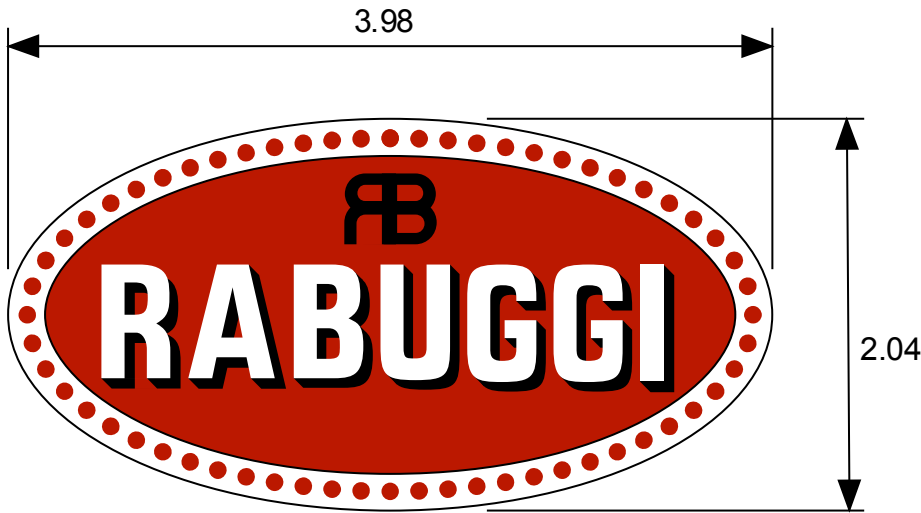

RABUGGI
 radiator badge
 scale: full
 10-10-09 R. A. B.
 rev. 05-02-22 R.A.B.

? 100 x 50 mm = 3.94 x 1.97 in.

font face after:
<http://www.brandsoftheworld.com/>
 "BUGATTI"
 modified to look more like a 1930's
 hand made enamel/ceramic badge

See also:
 "Logo-Process"

2.39 x 1.22 for Stack-on toolbox

1.23 x 0.63
 Ford oval cover (lens)

1.00 x 0.51
 Ford oval cover (shell)