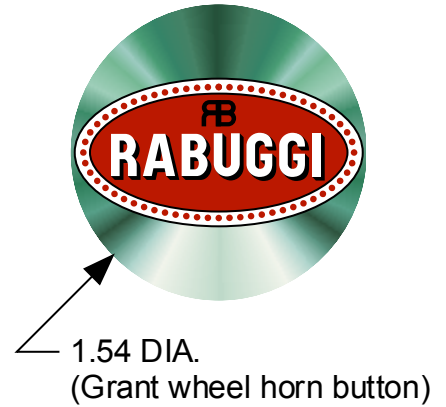

RABUGGI
 radiator badge
 scale: full
 10-10-09 R. A. B.
 rev. 05-02-22 R.A.B.

? 100 x 50 mm = 3.94 x 1.97 in.

font face after:
<http://www.brandsoftheworld.com/>
 "BUGATTI"
 modified to look more like a 1930's
 hand made enamel/ceramic badge

See also:
 "Logo-Process"

2.39 x 1.22 for Stack-on toolbox

1.23 x 0.63
 Ford oval cover (lens)

1.00 x 0.51
 Ford oval cover (shell)