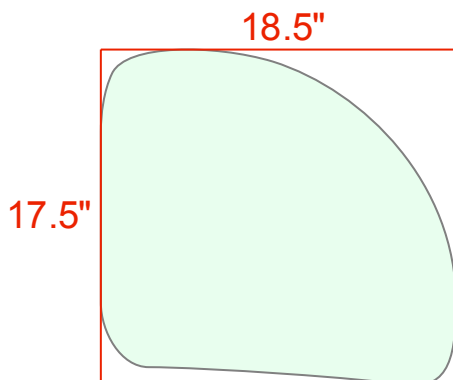

RABUGGI

Window Glass

scale: ~1/10

Mar. 5, 2013 - R.A.B.

rev: 03/20/13 - R.A.B.

This sheet for reference only;

Use Masonite Full Scale Templates.

Project total: 8 pieces...

Front Windshield - 1/4" laminated safety

Two pieces (R & L are mirror image)

Sides - 3/16" tempered safety plate

Two pieces each (R & L are mirror image)

Hole is .562 in. dia. - thru

Rear - 3/16" tempered safety plate

Two pieces (R & L are mirror image)