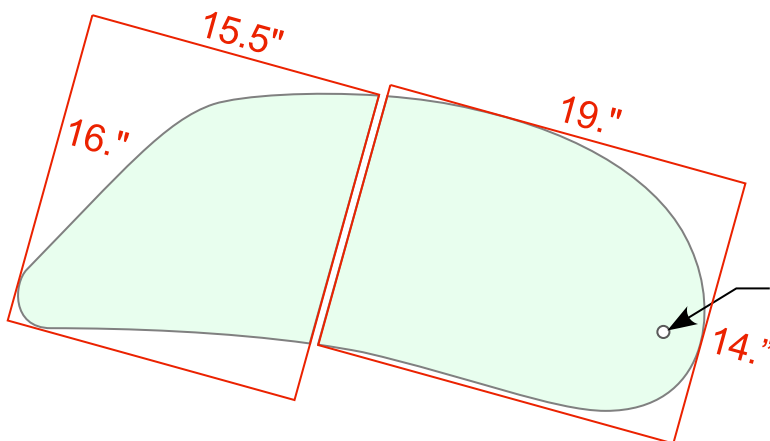

RABUGGI

Window Glass

scale: ~1/10

Mar. 5, 2013 - R.A.B.

rev: 03/20/13 - R.A.B.

This sheet for reference only;

Use Masonite Full Scale Templates.

Project total: 8 pieces...

Front Windshield - 1/4" laminated safety

Two pieces (R & L are mirror image)

Sides - 3/16" tempered safety plate

Two pieces each (R & L are mirror image)

Hole is .562 in. dia. - thru

Rear - 3/16" tempered safety plate

Two pieces (R & L are mirror image)