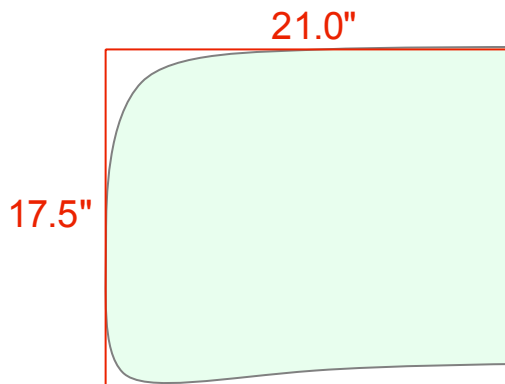

RABUGGI

Window Glass

scale: ~1/10

Mar. 5, 2013 - R.A.B.

rev: 03/20/13 - R.A.B.

This sheet for reference only;

Use Masonite Full Scale Templates.

Project total: 8 pieces...

Front Windshield - 1/4" laminated safety

Two pieces (R & L are mirror image)

Sides - 3/16" tempered safety plate

Two pieces each (R & L are mirror image)

Hole is .562 in. dia. - thru

Rear - 3/16" tempered safety plate

Two pieces (R & L are mirror image)